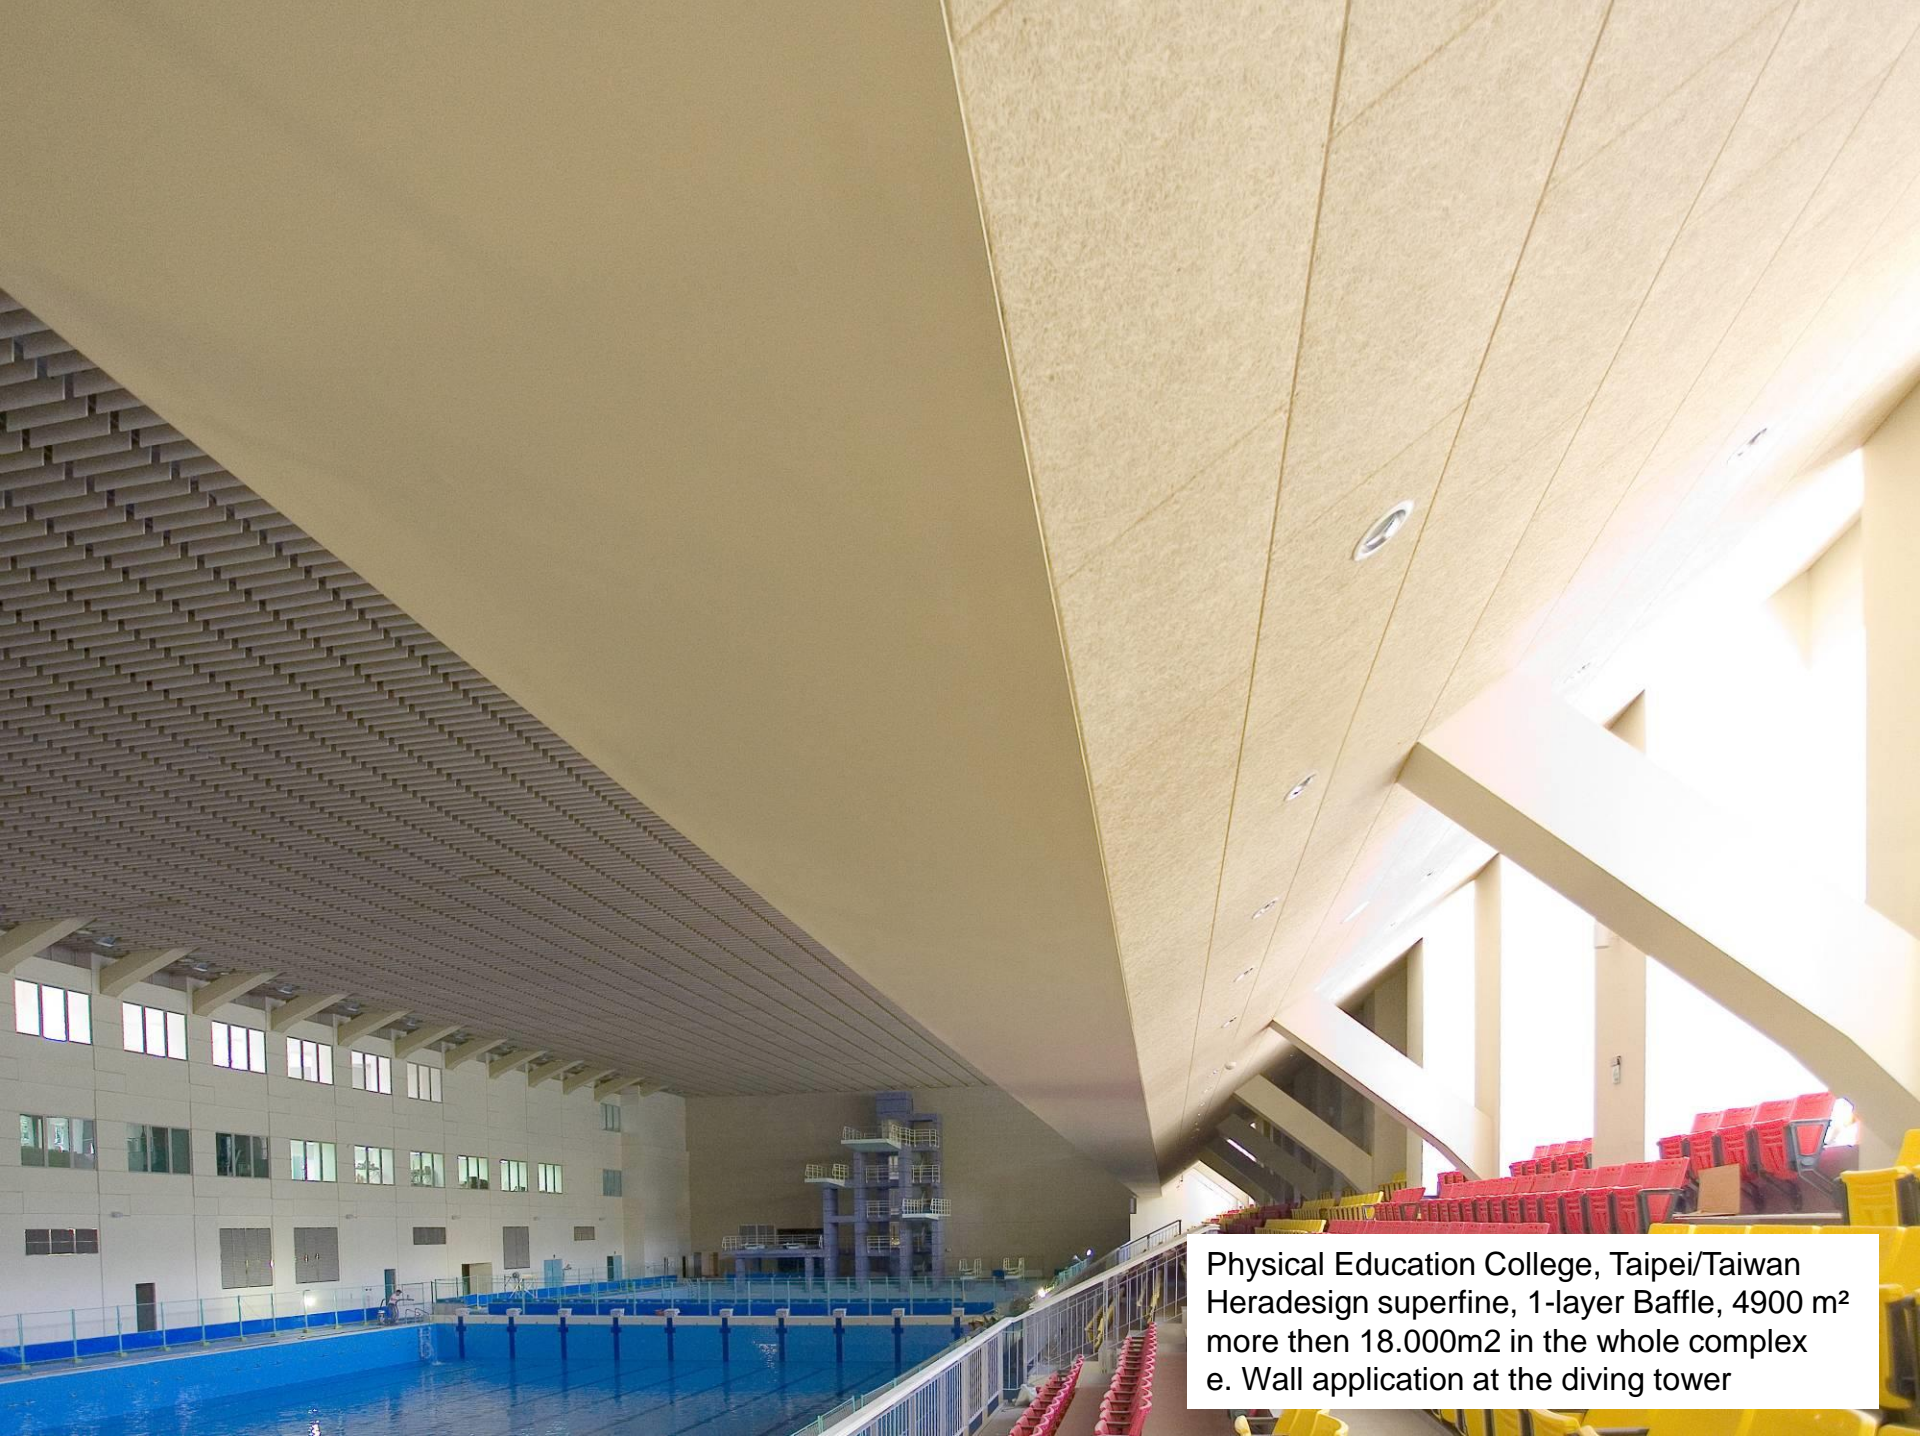

Physical Education College, Taipei/Taiwan
Heradesign superfine, 1-layer Baffle, 4900 m²
more then 18.000m² in the whole complex
e. Wall application at the diving tower

Physical Education College, Taipei/Taiwan
Heradesign superfine, 1-layer Baffle, 4900 m²
more than 18.000m² in the whole complex
e. Wall application at the diving tower