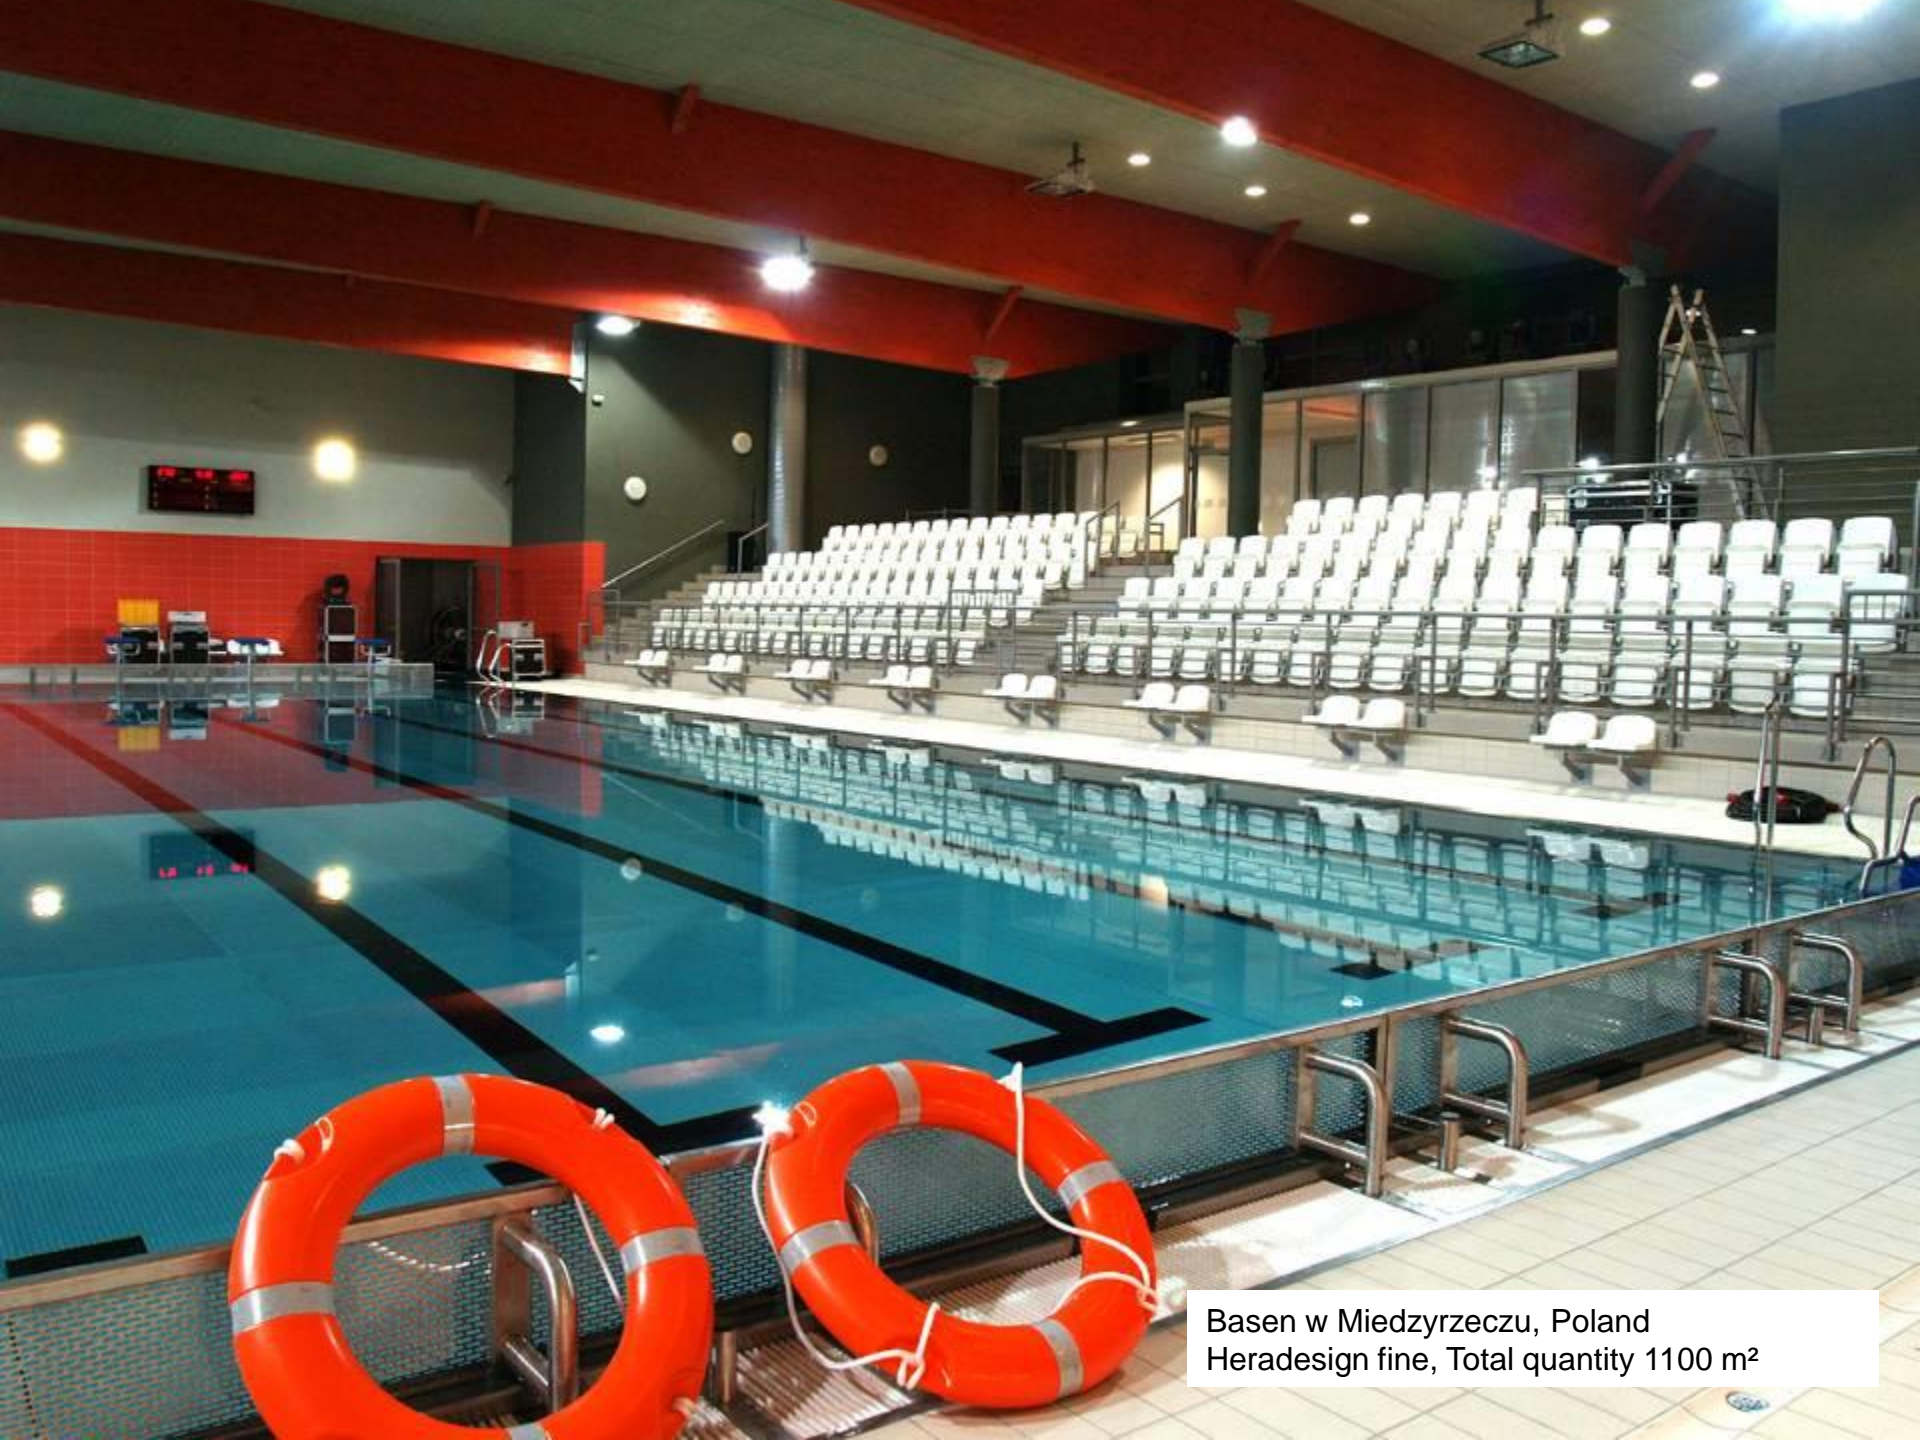

Hot spring resort - Oberlaa, Austria
Heradesign superfine, Total quantity 5350 m²

Hot spring resort - Oberlaa, Austria
Heradesign superfine, Total quantity 5350 m²

Hot spring resort - Oberlax, Austria
Heradesign superfine, Total quantity 5350 m²

Hot spring resort , Belgium

Hotel Lengbachhof, Austria
Heradesign fine

Piscina Municipal Lugones, Spain
Heradesign superfine, Total quantity 1200 m²

Basen w Miedzyrzeczu, Poland
Heradesign fine, Total quantity 1100 m²

Alhóndiga, cultural centre, Bilbao, Spain
Heradesign fine

Hot spring resort - Aqualis, Belgium
Heradesign superfine

Freizeitbad-Calypto, Germany
Heradesign fine, 2100m²
Heradesign micro, 2200m²

Nido de Aguila, Chile
Heradesign superfine

Aquapark Siedlce , Poland
Heradesign fine plus, 3100m²

Aquapark Siedlce , Poland
Heradesign fine plus, 3100m²